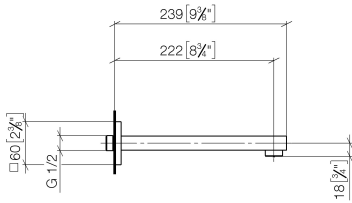

## SYMETRICS Wall-mounted basin spout without pop-up waste - Brushed Platinum

---

13 805 980

- 220mm projection
- fixed spout
- circular, air-enriched flow
- hole diameter 37 mm
- rosette 60 x 60 mm
- 1/2" connection
- plug-link mounting
- max. flow 7 l/min
- lead-free
- WRAS 1904065

### Recommended miscellaneous

---

**Concealed wall elbow -**

35 085 970 90

- max. recess depth 163 mm
- min. recess depth 90 mm

## SYMETRICS Wall-mounted basin spout without pop-up waste - Brushed Platinum

---

13 805 980  
mm [inches]