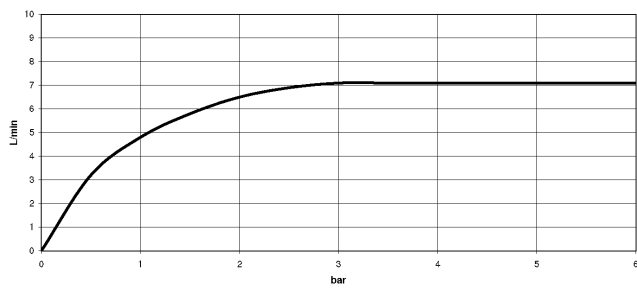

### Recommended miscellaneous

---

**Concealed wall elbow -**

35 085 970 90

- max. recess depth 163 mm
- min. recess depth 90 mm

## SYMETRICS Wall-mounted basin spout without pop-up waste - Brushed Platinum

---

13 805 980  
mm [inches]

### Flow rate chart

---